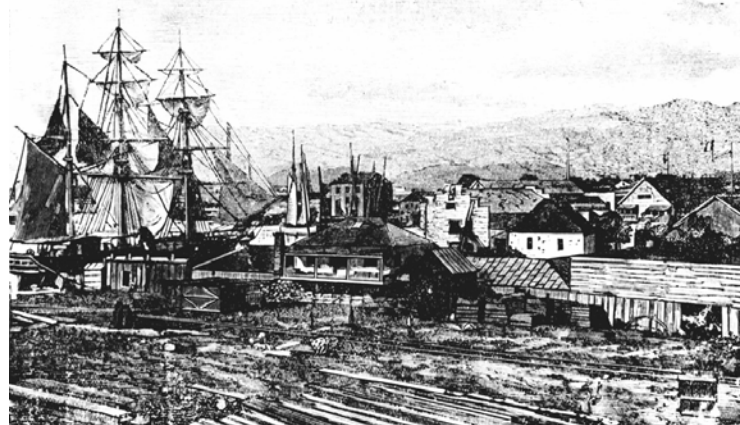

Gulstan Francis Ropert ssc, 1892–1903, at the gravesite

Cathedral Queen of Peace, Honolulu

Honolulu, harbour